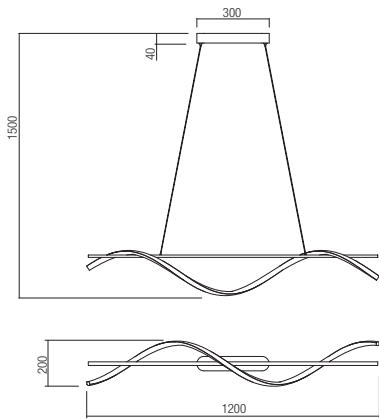

-  art. **01-2513** Sand White
-  art. **01-2514** Bronze
-  art. **01-2515** Sand Black

Led type SMD LED 2835 180 pcs x 0,15W
 Power 23W
 Input 220-240V, 50/60Hz
 Color temperature 3000K
 Lumen source 3309 lm
 Lumen system 2051 lm
 CRI 90
 Dimmable (3 step) 