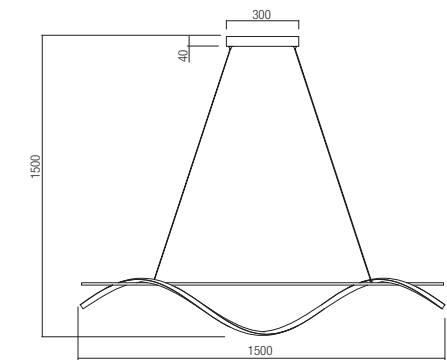

Led type SMD LED 2835 216 pcs x 0,17W
Power 32W
Input 220-240V, 50/60Hz
Color temperature 3000K
Lumen source 4323 lm
Lumen system 2680 lm
CRI 90
Dimmable (3 step)

CE IP20