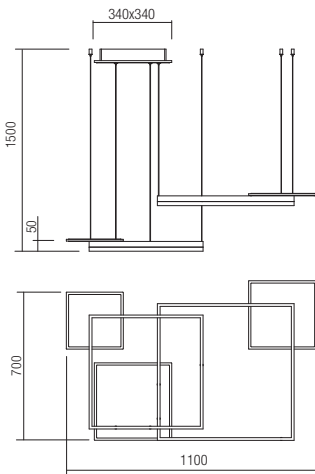

CE IP20

Led type	SMD LED 2835 882 pcs x 0,12W
Power	110W
Input	220-240V, 50/60Hz
Color temperature	3000K
Lumen source	12550 lm
Lumen system	6988 lm
CRI	90
Dimmable (3 step)	☉

CE IP20

01-2614

-  art. **01-2614** Sand White
-  art. **01-2615** Matt Gold
-  art. **01-2616** Sand Coffee