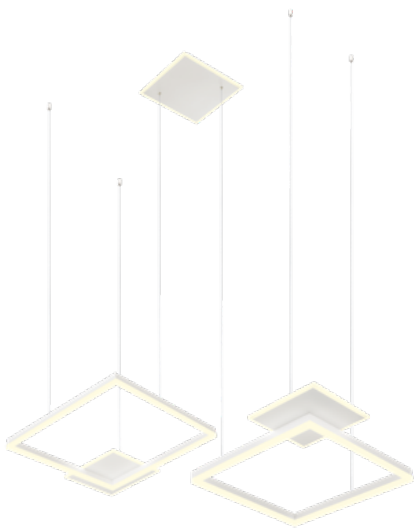

01-2614

- art. **01-2614** Sand White
- art. **01-2615** Matt Gold
- art. **01-2616** Sand Coffee