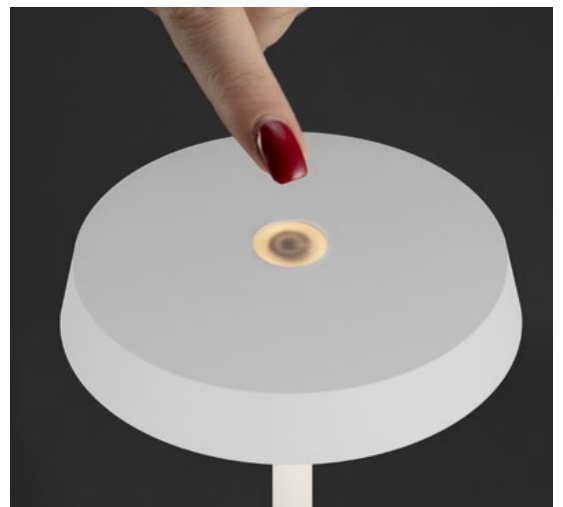

Memory function	Memory of brightness
Switch touch	ON/OFF
Dimmable (switch touch stepless)	5%-100%
Impact strength	IK 06

Dimension

Photometry

USB CHARGER WITH CABLE (L. 1,5m) AND POWER SUPPLY ADAPTOR INCLUDED