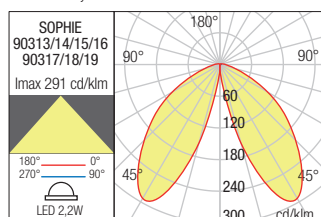

Memory function	Memory of brightness
Switch touch	ON/OFF
Dimmable (switch touch stepless)	5%-100%
Impact strength	IK 06

Dimension

Photometry

USB CHARGER WITH CABLE (L. 1,5m) AND POWER SUPPLY ADAPTOR INCLUDED