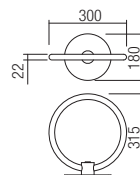

Spell

art. **01-2227** Sand White
art. **01-2228** Chrome

Led type	SMD LED 2835 204 pcs x 0,06W
Power	12W
Input	220-240V, 50/60Hz
Color temperature	3000K
Lumen source	1400 lm
Lumen system	1027 lm
CRI	80
Dimmable (3 step)	

CE IP20