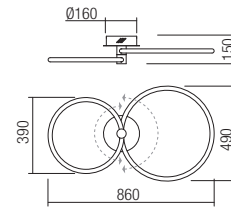

Led type	SMD LED 2835 480 pcs x 0,07W
Power	34W
Input	220-240V, 50/60Hz
Color temperature	3000K
Lumen source	4500 lm
Lumen system	2592 lm
CRI	80
Dimmable (3 step)	☒

CE IP20

art. **01-2223** Sand White
art. **01-2224** Chrome