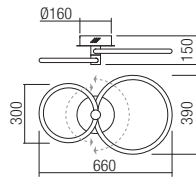

Led type	SMD LED 2835 204 pcs x 0,06W
Power	13W
Input	220-240V, 50/60Hz
Color temperature	3000K
Lumen source	1800 lm
Lumen system	1040 lm
CRI	80
Not dimmable	☐

CE IP20

art. **01-2221** Sand White
art. **01-2222** Chrome