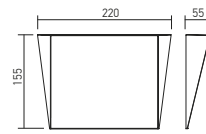

art. **01-3220** Matt White
art. **01-3221** Matt Black

art. **01-3222** Matt White
art. **01-3223** Matt Black

Led type	Bridgelux SMD LED 2835 9 pcs x 0,33W x 2
Power	3W
Input	220-240V, 50/60Hz
Color temperature	CCT 3000K/4000K
Lumen source	3000K 446 lm, 4000K 453 lm
Lumen system	3000K 234 lm, 4000K 235 lm
CRI	90
Not Dimmable	

CE IP20

Led type	Bridgelux SMD LED 2835 24 pcs x 0,37W x 2
Power	9W
Input	220-240V, 50/60Hz
Color temperature	CCT 3000K/4000K
Lumen source	3000K 1180 lm, 4000K 1233 lm
Lumen system	3000K 324 lm, 4000K 352 lm
CRI	90
Dimmable TRIAC	

CE IP20