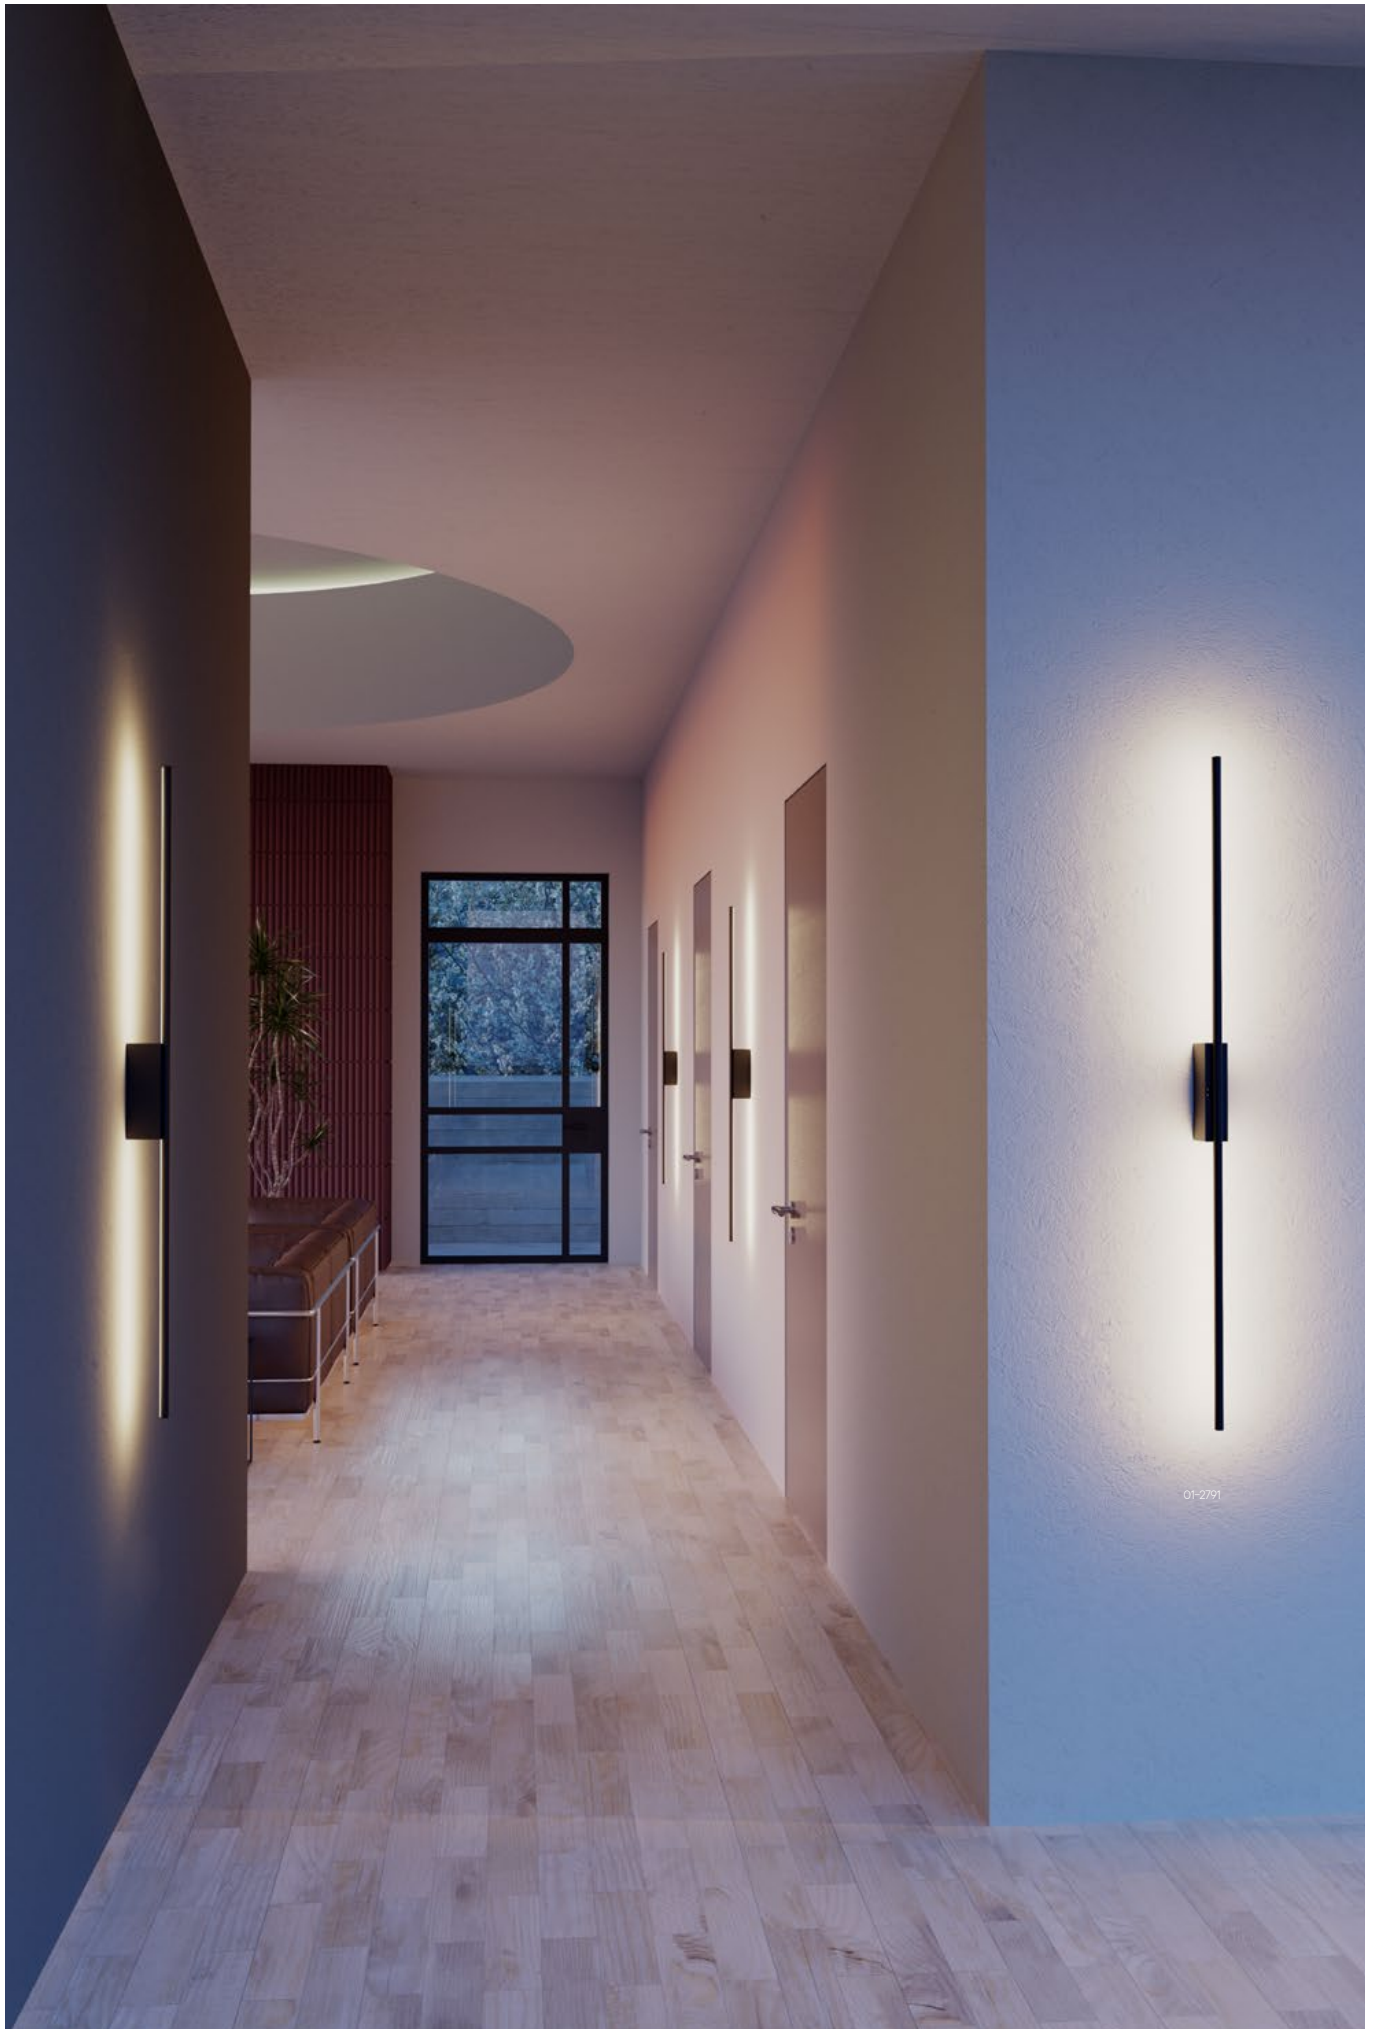

Stick

01-2796

Stick

01-2801

01-2801

Stick

art. **01-2796** Matt Brass
 art. **01-2797** Sand Black

Led type SMD LED 2835 360 pcs x 0.18W
 Power 65W
 Input 220-240V, 50/60Hz
 Color temperature 3000K
 Lumen source 8785 lm
 Lumen system 4253 lm
 CRI 90
 Dimmable TRIAC

CE **IP20**

art. **01-2798** Matt Brass
 art. **01-2799** Sand Black

Led type SMD LED 2835 288 pcs x 0.12W
 Power 36W
 Input 220-240V, 50/60Hz
 Color temperature 3000K
 Lumen source 5228 lm
 Lumen system 2641 lm
 CRI 90
 Dimmable TRIAC

CE **IP20**

Alternative mounting layout for art. 01-2798 and 01-2799

art. **01-2800** Matt Brass

art. **01-2801** Sand Black

Led type SMD LED 2835 480 pcs x 0,10W
Power 48W
Input 220-240V, 50/60Hz
Color temperature 3000K
Lumen source 7255 lm
Lumen system 3252 lm
CRI 90
Dimmable TRIAC

CE

Alternative mounting layout for art. 01-2800 and 01-2801

Stick

Light fixtures for interior, equipped with SMD LEDs, structure of aluminum and metal electroplated in matt brass or sand black, diffusers of white silicon.