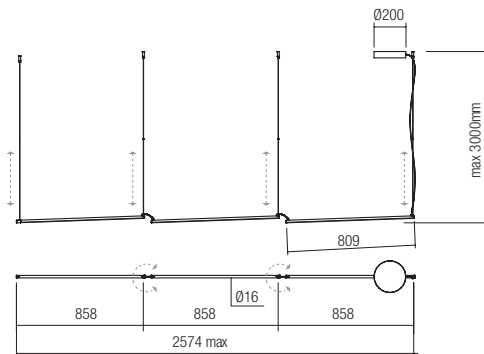

Stick

01-2796

Stick

01-2801

01-2801

Stick

art. **01-2796** Matt Brass
 art. **01-2797** Sand Black

Led type SMD LED 2835 360 pcs x 0.18W
 Power 65W
 Input 220-240V, 50/60Hz
 Color temperature 3000K
 Lumen source 8785 lm
 Lumen system 4253 lm
 CRI 90
 Dimmable TRIAC

CE **IP20**

art. **01-2798** Matt Brass
 art. **01-2799** Sand Black

Led type SMD LED 2835 288 pcs x 0.12W
 Power 36W
 Input 220-240V, 50/60Hz
 Color temperature 3000K
 Lumen source 5228 lm
 Lumen system 2641 lm
 CRI 90
 Dimmable TRIAC

CE **IP20**

Alternative mounting layout for art. 01-2798 and 01-2799

art. **01-2800** Matt Brass

art. **01-2801** Sand Black

Led type SMD LED 2835 480 pcs x 0,10W
Power 48W
Input 220-240V, 50/60Hz
Color temperature 3000K
Lumen source 7255 lm
Lumen system 3252 lm
CRI 90
Dimmable TRIAC