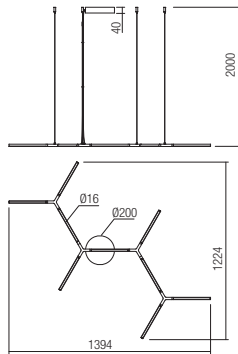

Stick

01-2796

Stick

01-2801

01-2801

Stick

art. **01-2796** Matt Brass
 art. **01-2797** Sand Black

Led type SMD LED 2835 360 pcs x 0.18W
 Power 65W
 Input 220-240V, 50/60Hz
 Color temperature 3000K
 Lumen source 8785 lm
 Lumen system 4253 lm
 CRI 90
 Dimmable TRIAC

CE **IP20**

art. **01-2798** Matt Brass
 art. **01-2799** Sand Black

Led type SMD LED 2835 288 pcs x 0.12W
 Power 36W
 Input 220-240V, 50/60Hz
 Color temperature 3000K
 Lumen source 5228 lm
 Lumen system 2641 lm
 CRI 90
 Dimmable TRIAC

CE **IP20**

Alternative mounting layout for art. 01-2798 and 01-2799

art. **01-2800** Matt Brass

art. **01-2801** Sand Black

Led type SMD LED 2835 480 pcs x 0,10W
Power 48W
Input 220-240V, 50/60Hz
Color temperature 3000K
Lumen source 7255 lm
Lumen system 3252 lm
CRI 90
Dimmable TRIAC