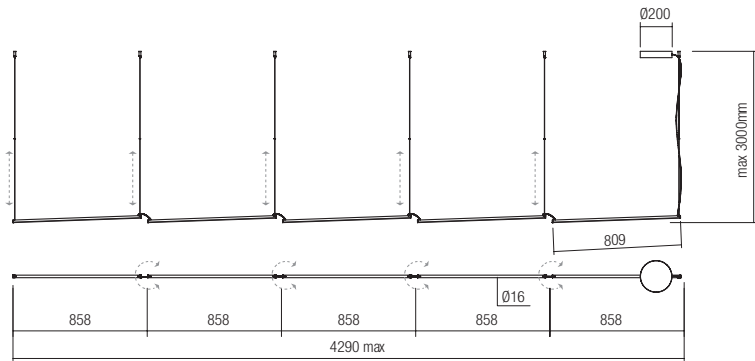

art. **01-2800** Matt Brass

art. **01-2801** Sand Black

Led type SMD LED 2835 480 pcs x 0,10W
Power 48W
Input 220-240V, 50/60Hz
Color temperature 3000K
Lumen source 7255 lm
Lumen system 3252 lm
CRI 90
Dimmable TRIAC

CE