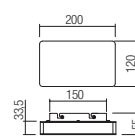

art. **01-2385** Sand White
art. **01-2386** Chrome
art. **01-2387** Sand Black

Led type	SMD LED 2835 32 pcs x 0.56W
Power	17W
Input	220-240V, 50/60Hz
Color temperature	3000K
Lumen source	1723 lm
Lumen system	01-2385: 910 lm 01-2386: 850 lm 01-2387: 790 lm