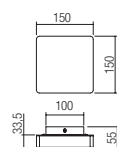

Led type	SMD LED 2835 20 pcs x 0.55W
Power	11W
Input	220-240V, 50/60Hz
Color temperature	3000K
Lumen source	1068 lm
Lumen system	01-2382: 625 lm 01-2383: 570 lm 01-2384: 525 lm

CRI 90
Not dimmable
CE IP20