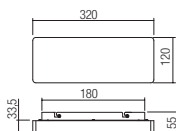

Led type	SMD LED 2835 48 pcs x 0.43W
Power	20W
Input	220-240V, 50/60Hz
Color temperature	3000K
Lumen source	2129 lm
Lumen system	01-2388: 1350 lm 01-2389: 1191 lm 01-2390: 1053 lm

CRI 90
Not dimmable
CE IP20