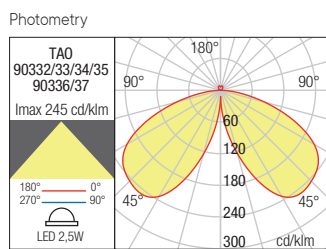

TOUCH ON/OFF + COLOR TEMPERATURE CONTROL + BRIGHTNESS CONTROL WITH MEMORY FUNCTION