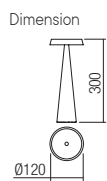

TOUCH ON/OFF + COLOR TEMPERATURE CONTROL + BRIGHTNESS CONTROL WITH MEMORY FUNCTION