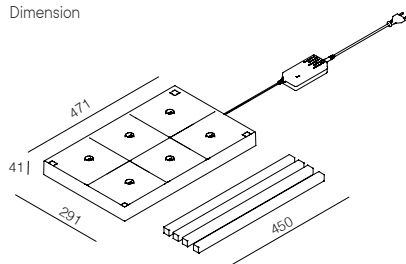

Code	Finishing	Power	Input voltage	Input frequency
MC 6	Sand Black	45W	100-240V	50/60Hz

Dimension