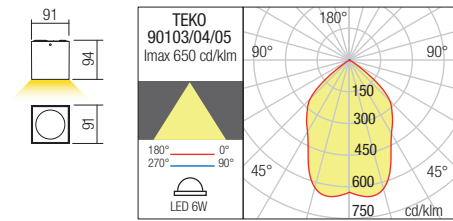

CEILING LAMP • PLAFONIERĂ

Code Finishing

- **90103** Sand White
- **90104** Dark Grey
- **90105** Dark Brown

LED type	Input voltage	Power	Luminous Flux Source/system	CCT	Optics	CRI
COB LED, 1 pcs.	220-240V	6W	590/450 lm	3000K	70°	82