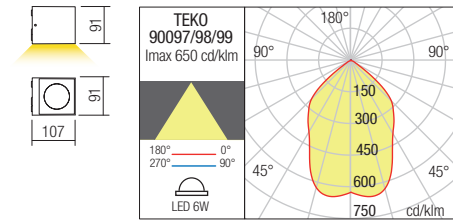

WALL LAMP • APLICĂ

Code Finishing

- **90097** Sand White
- **90098** Dark Grey
- **90099** Dark Brown

LED type	Input voltage	Power	Luminous Flux Source/system	CCT	Optics	CRI
COB LED, 1 pcs.	220-240V	6W	590/450 lm	3000K	70°	82