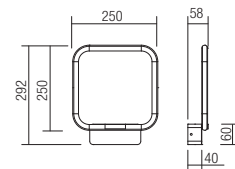

art. **01-2095** Sand White
art. **01-2096** Sand Black