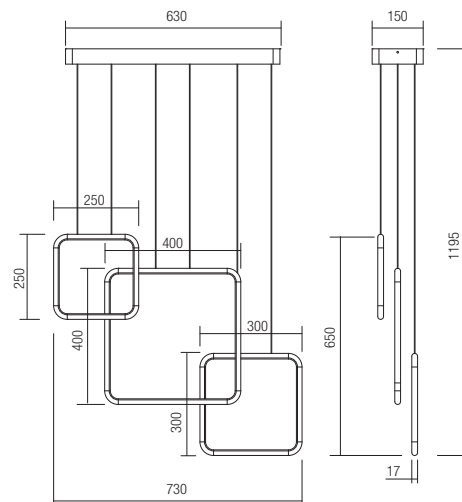

Led type	SMD LED 2835 120 pcs x 0,14W
Power	17W
Input	180-240V, 50/60Hz
Color temperature	3000K
Lumen source	1950 lm
Lumen system	01-2095: 1210 lm 01-2096: 1115 lm

CRI 80
Dimmable (3 step)

CE

art. **01-2099** Sand White
art. **01-2100** Sand Black

art. **01-2097** Sand White
art. **01-2098** Sand Black

Led type	SMD LED 2835 564 pcs x 0,17W
Power	80W
Input	180-240V, 50/60Hz
Color temperature	3000K
Lumen source	9460 lm
Lumen system	01-2099: 5594 lm 01-2100: 5162 lm
CRI	80
Dimmable (3 step)	☉
CE IP20	

Led type	SMD LED 2835 456 pcs x 0,12W
Power	54W
Input	180-240V, 50/60Hz
Color temperature	3000K
Lumen source	6380 lm
Lumen system	01-2097: 4292 lm 01-2098: 3961 lm
CRI	80
Dimmable (3 step)	☉
CE IP20	