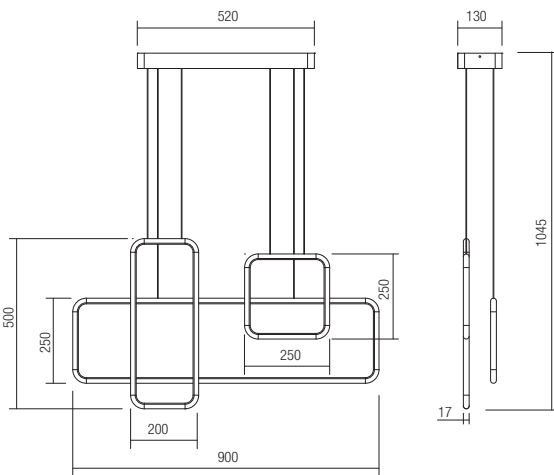

Led type	SMD LED 2835 120 pcs x 0,14W
Power	17W
Input	180-240V, 50/60Hz
Color temperature	3000K
Lumen source	1950 lm
Lumen system	01-2095: 1210 lm 01-2096: 1115 lm

CRI 80
Dimmable (3 step)

CE

art. **01-2099** Sand White
art. **01-2100** Sand Black

art. **01-2097** Sand White
art. **01-2098** Sand Black

Led type	SMD LED 2835 564 pcs x 0,17W
Power	80W
Input	180-240V, 50/60Hz
Color temperature	3000K
Lumen source	9460 lm
Lumen system	01-2099: 5594 lm 01-2100: 5162 lm
CRI	80
Dimmable (3 step)	☉
CE IP20	