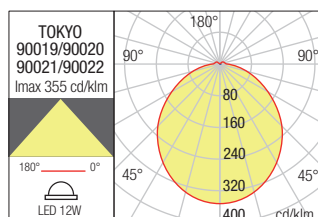

WALL LAMP · APLICĂ

Code	Finishing	LED type	Input voltage	Power	Luminous Flux Source/system	CCT	CRI
90019	Dark Grey	SMD LED 2835 EDISON, 120 pcs.	220-240V	12W	1440/1080 lm	3000K	82
90020	Dark Grey	SMD LED 2835 EDISON, 120 pcs.	220-240V	12W	1460/1144 lm	4000K	82
90021	Dark Brown	SMD LED 2835 EDISON, 120 pcs.	220-240V	12W	1440/1080 lm	3000K	82
90022	Dark Brown	SMD LED 2835 EDISON, 120 pcs.	220-240V	12W	1460/1144 lm	4000K	82