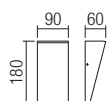

WALL LAMP · APLICĂ

Code	Finishing	LED type	Input voltage	Power	Luminous Flux Source/system	CCT	CRI
90019	Dark Grey	SMD LED 2835 EDISON, 120 pcs.	220-240V	12W	1440/1080 lm	3000K	82
90020	Dark Grey	SMD LED 2835 EDISON, 120 pcs.	220-240V	12W	1460/1144 lm	4000K	82
90021	Dark Brown	SMD LED 2835 EDISON, 120 pcs.	220-240V	12W	1440/1080 lm	3000K	82
90022	Dark Brown	SMD LED 2835 EDISON, 120 pcs.	220-240V	12W	1460/1144 lm	4000K	82