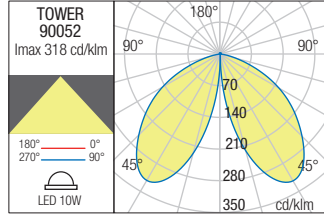

Tower

SMART BOLLARD • SMART STĂLPIȘOR

Code Finishing

90052 ■ Dark Grey

LED type	Input voltage	Power	Luminous Flux Source/system	CCT	Optic	CRI
PHILIPS SMD LED2835, 16 pcs	220-240V	10W	1105/629 lm	3000-6000K	43°	80

Dimension

Photometry