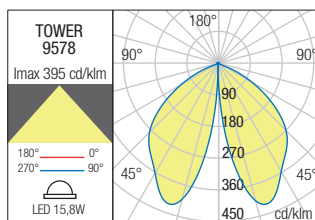

BOLLARD • STÂLPIȘOR

Code Finishing

9578 ■ Dark Grey

LED type	Input voltage	Power	Luminous Flux Source/system	CCT	Optic	CRI

COB LED, 1 pcs.	220-240V	15,8W	1490/875 lm	3000K	47°	82