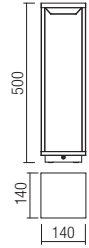

Tower

SMART BOLLARD • SMART STĂLPIȘOR

Code Finishing

90052 ■ Dark Grey

LED type	Input voltage	Power	Luminous Flux Source/system	CCT	Optic	CRI
PHILIPS SMD LED2835, 16 pcs	220-240V	10W	1105/629 lm	3000-6000K	43°	80

Dimension