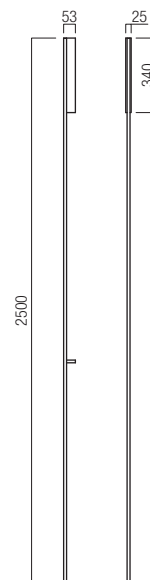

Twig

Twig

info

Wall lamps for indoor equipped with SMD LEDs, with indirect light dispersion.
Extruded aluminum structure painted matt black, frost acrylic diffuser.

Aplice pentru interior echipate cu LED-uri SMD, cu dispersie indirectă a luminii.
Structură din aluminiu extrudat vopsită negru mat, dispersor din acril satinat.

3000K

art. **01-3709** Matt Black

Led type	SMD LED 2835 156 pcs x 0,10W
Power	17W
Input	220-240V, 50/60Hz
Color temperature	2700 or 3000K
Lumen source	2700K: 1513 lm 3000K: 1701 lm
Lumen system	2700K: 1047 lm 3000K: 1190 lm
CRI	90
Dimmable TRIAC	
CE IP20	

2700K

art. **01-4263** Matt Black

3000K

art. **01-3710** Matt Black

Led type	SMD LED 2835 204 pcs x 0,13W
Power	27W
Input	220-240V, 50/60Hz
Color temperature	2700 or 3000K
Lumen source	2700K: 2328 lm 3000K: 2646 lm
Lumen system	2700K: 1629 lm 3000K: 1852 lm
CRI	90
Dimmable TRIAC	
CE IP20	

2700K

art. **01-4264** Matt Black

3000K

art. **01-3711** Matt Black

Led type	SMD LED 2835 264 pcs x 0,12W
Power	33,5W
Input	220-240V, 50/60Hz
Color temperature	2700 or 3000K
Lumen source	2700K: 2993 lm 3000K: 3402 lm
Lumen system	2700K: 2095 lm 3000K: 2381 lm
CRI	90
Dimmable TRIAC	
CE IP20	