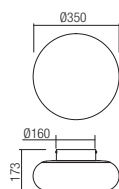

Led type	SMD LED 2835 112 pcs x 0,22W
Power	25W
Input	220-240V, 50/60Hz
Color temperature	CCT 3000/4000/5000K
Lumen source	2575 lm
Lumen system	1899 lm
CRI	80
Not dimmable	

CE IP20