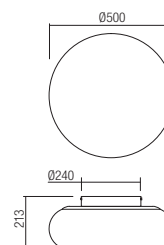

Led type	SMD LED 2835 196 pcs x 0,21W
Power	42W
Input	220-240V, 50/60Hz
Color temperature	CCT 3000/4000/5000K
Lumen source	4326 lm
Lumen system	3192 lm
CRI	80
Not dimmable	

CE IP20