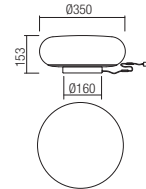

Led type	SMD LED 2835 66 pcs x 0,23W
Power	15W
Input	220-240V, 50/60Hz
Color temperature	CCT 3000/4000/5000K
Lumen source	1545 lm
Lumen system	1125 lm
CRI	80
Dimmable (3 step)	

CE IP20

art. **01-2237**