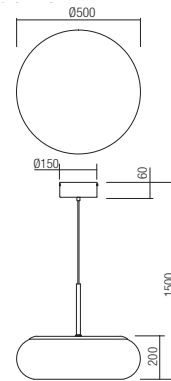

art. **01-2233**

Led type	SMD LED 2835 112 pcs x 0,22W
Power	25W
Input	220-240V, 50/60Hz
Color temperature	CCT 3000/4000/5000K
Lumen source	2575 lm
Lumen system	1899 lm
CRI	80
Not dimmable	

**CE IP20**

art. **01-2234**