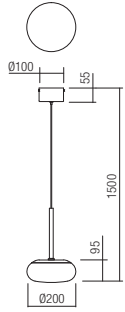

art. **01-2232**

Led type	SMD LED 2835 66 pcs x 0,23W
Power	15W
Input	220-240V, 50/60Hz
Color temperature	CCT 3000/4000/5000K
Lumen source	1545 lm
Lumen system	1125 lm
CRI	80
Not dimmable	

CE IP20

art. **01-2233**