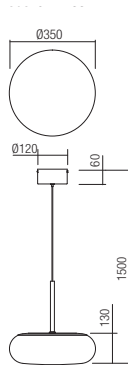

Led type	SMD LED 2835 112 pcs x 0,22W
Power	25W
Input	220-240V, 50/60Hz
Color temperature	CCT 3000/4000/5000K
Lumen source	2575 lm
Lumen system	1899 lm
CRI	80
Not dimmable	

CE IP20

art. **01-2234**