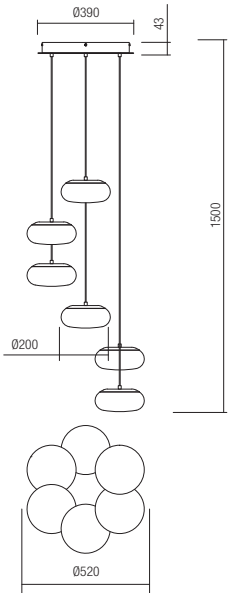

Led type	SMD LED 2835 384 pcs x 0,18W
Power	72W
Input	220-240V, 50/60Hz
Color temperature	CCT 3000/4000/5000K
Lumen source	7416 lm
Lumen system	5421 lm
CRI	80
Not dimmable	

CE IP20

art. **01-2236**

Led type	SMD LED 2835 66 pcs x 0,23W
Power	15W
Input	220-240V, 50/60Hz
Color temperature	CCT 3000/4000/5000K
Lumen source	1545 lm
Lumen system	1125 lm
CRI	80
Dimmable (3 step)	

CE IP20

art. **01-2237**

Led type	SMD LED 2835 112 pcs x 0,22W
Power	25W
Input	220-240V, 50/60Hz
Color temperature	CCT 3000/4000/5000K
Lumen source	2575 lm
Lumen system	1899 lm
CRI	80
Dimmable (3 step)	

CE IP20