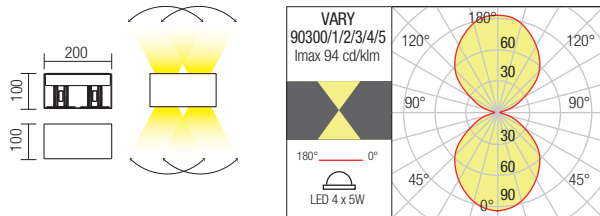

WALL LAMP • APLICĂ

Code	Finishing	LED type	Input voltage	Power	Luminous Flux Source/system	CCT	Optics	CRI
90300	Sand White	COB LED BRIDGELUX, 4pcs.	110-240V	4 x 5W	1520/1120 lm	3000K	0-90°	82
90302	Dark Grey	COB LED BRIDGELUX, 4pcs.	110-240V	4 x 5W	1520/1120 lm	3000K	0-90°	82
90304	Dark Brown	COB LED BRIDGELUX, 4pcs.	110-240V	4 x 5W	1520/1120 lm	3000K	0-90°	82
90301	Sand White	COB LED BRIDGELUX, 4pcs.	110-240V	4 x 5W	1560/1176 lm	4000K	0-90°	82
90303	Dark Grey	COB LED BRIDGELUX, 4pcs.	110-240V	4 x 5W	1560/1176 lm	4000K	0-90°	82
90305	Dark Brown	COB LED BRIDGELUX, 4pcs.	110-240V	4 x 5W	1560/1176 lm	4000K	0-90°	82