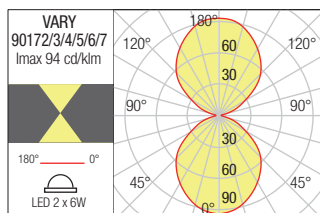

WALL LAMP • APLICĂ

Code	Finishing	LED type	Input voltage	Power	Luminous Flux Source/system	CCT	Optics	CRI
90294	Sand White	COB LED BRIDGELUX, 2pcs.	110-240V	2 x 10W	1360/978 lm	3000K	0-90°	82
90296	Dark Grey	COB LED BRIDGELUX, 2pcs.	110-240V	2 x 10W	1360/978 lm	3000K	0-90°	82
90298	Dark Brown	COB LED BRIDGELUX, 2pcs.	110-240V	2 x 10W	1360/978 lm	3000K	0-90°	82
90295	Sand White	COB LED BRIDGELUX, 2pcs.	110-240V	2 x 10W	1500/1100 lm	4000K	0-90°	82
90297	Dark Grey	COB LED BRIDGELUX, 2pcs.	110-240V	2 x 10W	1500/1100 lm	4000K	0-90°	82
90299	Dark Brown	COB LED BRIDGELUX, 2pcs.	110-240V	2 x 10W	1500/1100 lm	4000K	0-90°	82