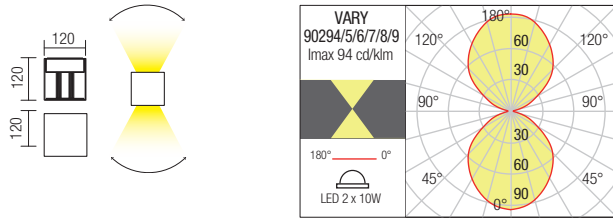

WALL LAMP • APLICĂ

Code	Finishing	LED type	Input voltage	Power	Luminous Flux Source/system	CCT	Optics	CRI
90294	Sand White	COB LED BRIDGELUX, 2pcs.	110-240V	2 x 10W	1360/978 lm	3000K	0-90°	82
90296	Dark Grey	COB LED BRIDGELUX, 2pcs.	110-240V	2 x 10W	1360/978 lm	3000K	0-90°	82
90298	Dark Brown	COB LED BRIDGELUX, 2pcs.	110-240V	2 x 10W	1360/978 lm	3000K	0-90°	82
90295	Sand White	COB LED BRIDGELUX, 2pcs.	110-240V	2 x 10W	1500/1100 lm	4000K	0-90°	82
90297	Dark Grey	COB LED BRIDGELUX, 2pcs.	110-240V	2 x 10W	1500/1100 lm	4000K	0-90°	82
90299	Dark Brown	COB LED BRIDGELUX, 2pcs.	110-240V	2 x 10W	1500/1100 lm	4000K	0-90°	82