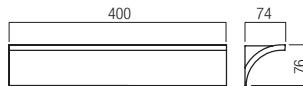

Led type	SMD LED 2835 48 pcs x 0,3W
Power	14,4W
Input	220-240V, 50/60Hz
Color temperature	2700 or 3000K
Lumen source	2700K: 1345 lm 3000K: 1512 lm
Lumen system	2700K: 975 lm 3000K: 1060 lm
CRI	80
Not dimmable	
CE	

2700K

- art. **01-4258** Matt White
- art. **01-4260** Foggy Nickel
- art. **01-4261** Matt Black
- art. **01-4259** Silver Coffee

3000K

- art. **01-3951** Matt White
- art. **01-3953** Foggy Nickel
- art. **01-3954** Matt Black
- art. **01-3952** Silver Coffee