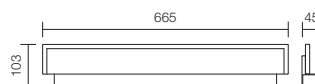

Led type	EPISTAR SMD LED 90pcs x 0.2W	
Power	18W	
Input	220V-240V, 50/60Hz	
Color temperature	3000K	4000K
Lumen source	1809 lm	1880 lm
Lumen system	1496 lm	1513 lm
CRI	80	
Not dimmable	☒	

CE IP21