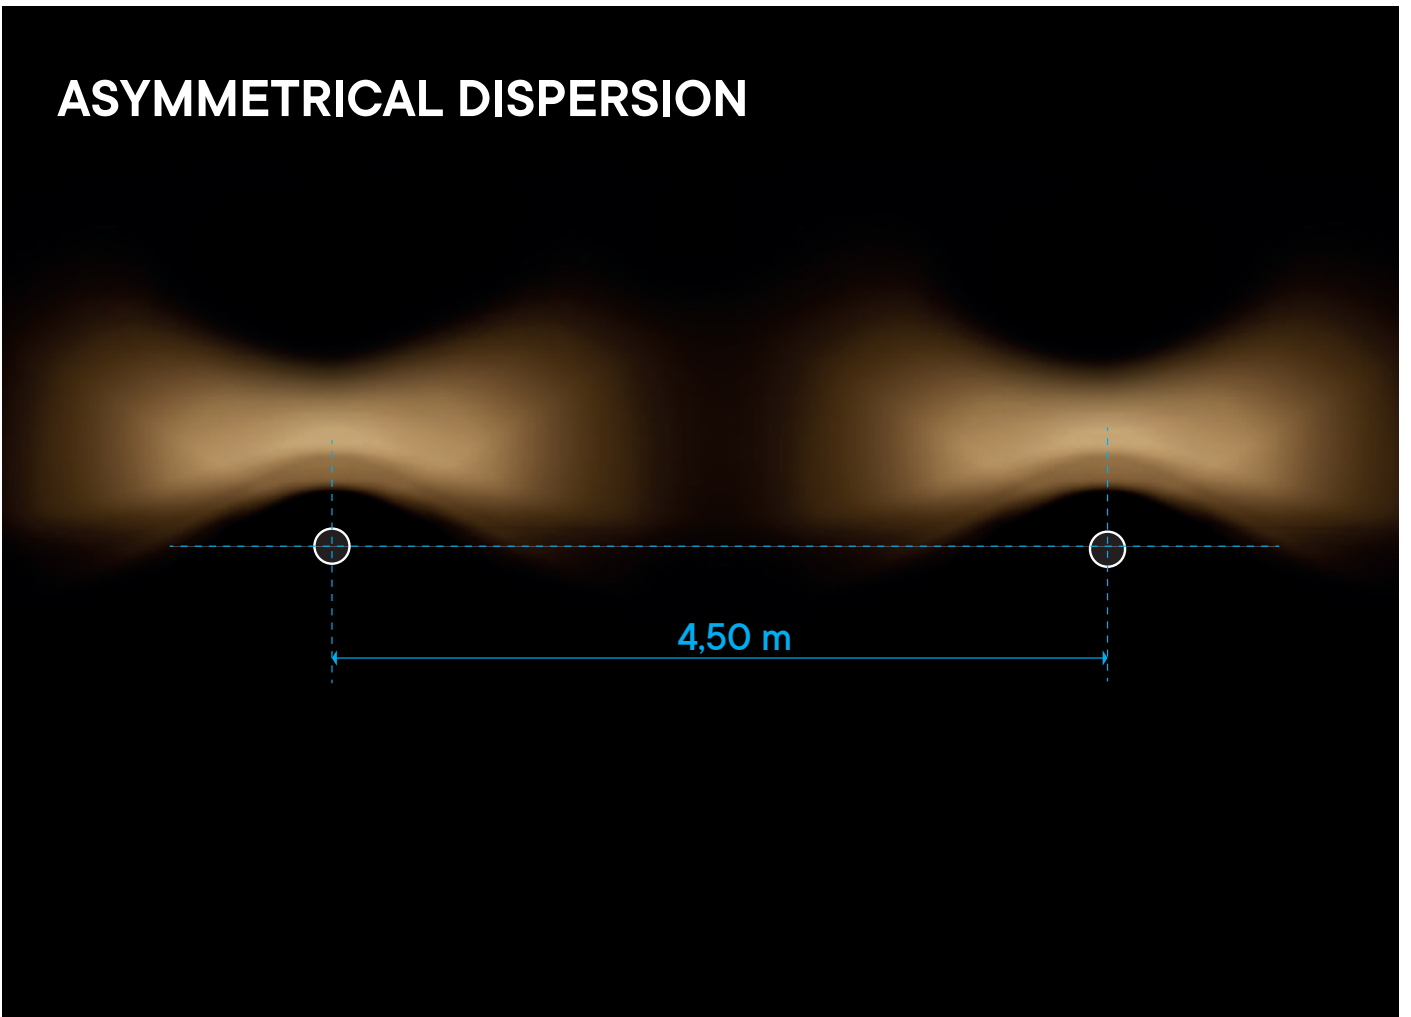

ASYMMETRICAL DISPERSION