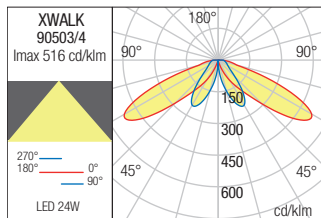

ASYMMETRICAL DISPERSION

Xwalk

BOLLARD • STÄLPIŞOR

Code Finishing

STANDARD MODEL	
90503	Dark Grey
90504	Corten

DALI MODEL	
90503 DALI	Dark Grey
90504 DALI	Corten

LED type	Input voltage	Power	CCT	Luminous Flux Source/system	Optics	CRI
SMD LED 5050 Bridgelux 8 pcs	220-240V, 50/60Hz	24W	3000K	3280/2338 lm	360°	80