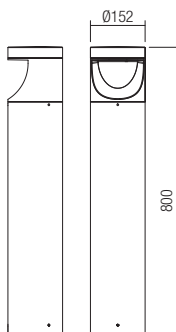

STANDARD MODEL

90501 Dark Grey

90502 Corten

MODEL

90501 DALI Dark Grey

90502 DALI Corten

LED type	Input voltage	Power	CCT	Luminous Flux Source/system	Optics	CRI
SMD LED 5050 Bridgelux, 4 pcs	220-240V, 50/60Hz	12W	3000K	1558/1335 lm	180°	80