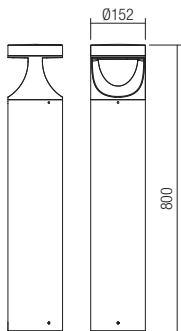

ASYMMETRICAL DISPERSION

Xwalk

BOLLARD • STÄLPIŞOR

Code Finishing

STANDARD MODEL	
90503	Dark Grey
90504	Corten

DALI MODEL	
90503 DALI	Dark Grey
90504 DALI	Corten

LED type	Input voltage	Power	CCT	Luminous Flux Source/system	Optics	CRI
SMD LED 5050 Bridgelux 8 pcs	220-240V, 50/60Hz	24W	3000K	3280/2338 lm	360°	80