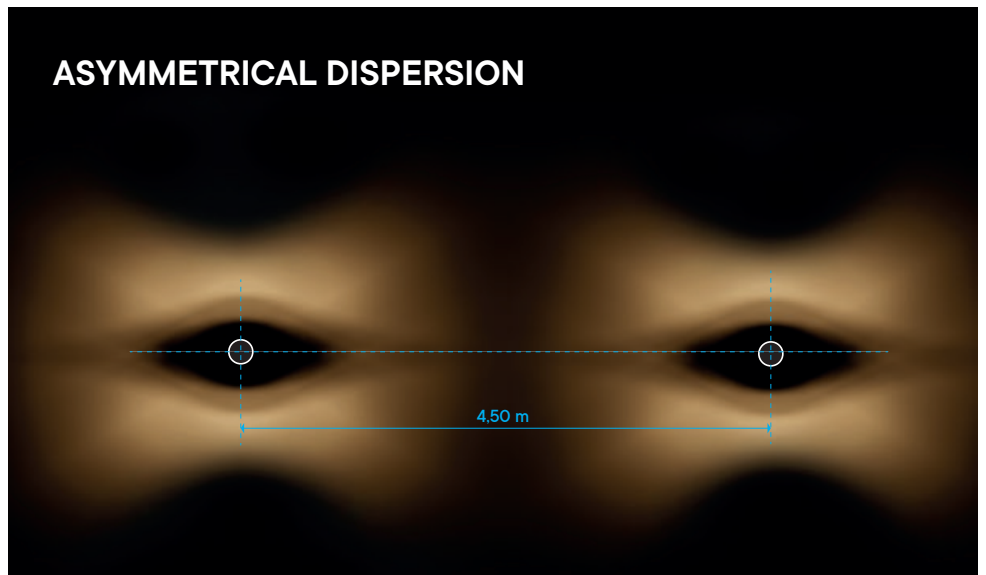

ASYMMETRICAL DISPERSION