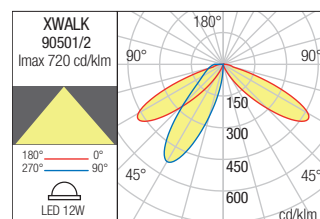

STANDARD MODEL

90501 Dark Grey

90502 Corten

MODEL

90501 DALI Dark Grey

90502 DALI Corten

LED type	Input voltage	Power	CCT	Luminous Flux Source/system	Optics	CRI
SMD LED 5050 Bridgelux, 4 pcs	220-240V, 50/60Hz	12W	3000K	1558/1335 lm	180°	80