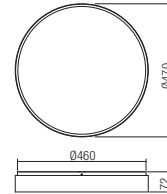

Led type SMD LED 2835 90 pcs x 0,59W
Power 53,6W
Input 220-240V, 50/60Hz
Color temperature 3000K
Lumen source 5710 lm
Lumen system 3269 lm
CRI 90
Dimmable (3 step)

CE IP20