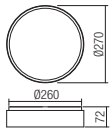

Led type SMD LED 2835 48 pcs x 0,60W
Power 29W
Input 220-240V, 50/60Hz
Color temperature 3000K
Lumen source 3046 lm
Lumen system 2024 lm
CRI 90
Dimmable (3 step)

CE IP20