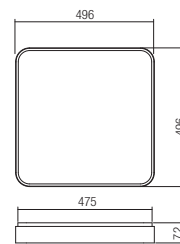

Led type SMD LED 2835 102x pcs x 0,59W
Power 60W
Input 220-240V, 50/60Hz
Color temperature 3000K
Lumen source 6472 lm
Lumen system 3545 lm
CRI 90
Dimmable (3 step)

CE IP20