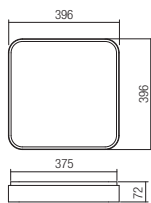

Led type SMD LED 2835 78 pcs x 0,60W
Power 47W
Input 220-240V, 50/60Hz
Color temperature 3000K
Lumen source 4950 lm
Lumen system 2795 lm
CRI 90
Dimmable (3 step)

CE IP20