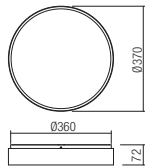

Led type SMD LED 2835 72 pcs x 0,60W
Power 43,6W
Input 220-240V, 50/60Hz
Color temperature 3000K
Lumen source 4568 lm
Lumen system 2650 lm
CRI 90
Dimmable (3 step)

CE IP20