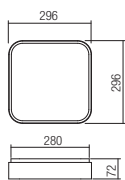

Led type SMD LED 2835 54 pcs x 0,59W
Power 32W
Input 220-240V, 50/60Hz
Color temperature 3000K
Lumen source 3428 lm
Lumen system 2345 lm
CRI 90
Dimmable (3 step)

CE IP20