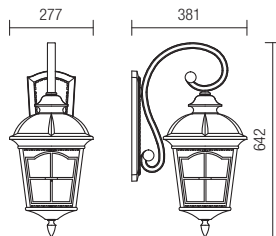

Code	Power	Socket	Input voltage	Input frequency
9648	1 x max. 70W	E27	230V	50Hz