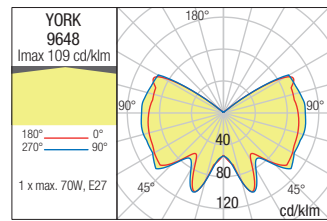

Code	Power	Socket	Input voltage	Input frequency
9648	1 x max. 70W	E27	230V	50Hz