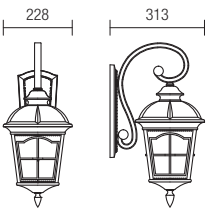

Code	Power	Socket	Input voltage	Input frequency
9647	1 x max. 70W	E27	230V	50Hz