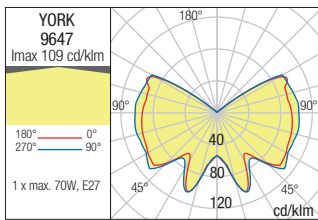

Code	Power	Socket	Input voltage	Input frequency
9647	1 x max. 70W	E27	230V	50Hz