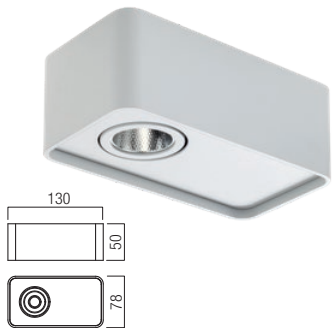

2700K Models with 36° optic

- art. **01-4284** Matt White
- art. **01-4227** Silver Coffee/Matt Black
- art. **01-4228** Foggy Nickel/Matt Black
- art. **01-4229** Matt Black

3000K Models with 36° optic

- art. **01-3685** Matt White
- art. **01-3686** Silver Coffee/Matt Black
- art. **01-3687** Foggy Nickel/Matt Black
- art. **01-3688** Matt Black

Led type	COB LED 1 pc x 4,5W
Power	6,2W
Input	220-240V, 50/60Hz
Color temperature	2700 or 3000K
Lumen source	2700K: 420 lm 3000K: 472 lm
Lumen system	2700K: 355 lm 3000K: 395 lm
Optic	36°
CRI	90
Dimmable TRIAC	☉
CE IP20