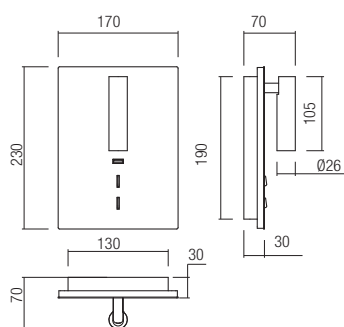

- art. 01-2995 White
- art. 01-2996 Brush Bronze
- art. 01-2997 Satin Nickel
- art. 01-2998 Black

Led type	EDISON SMD LED 2835 80 pcs x 0,2W + OSRAM SMD LED 3535 1 pc x 3W
Power	16 + 3W
Input	220V-240V, 50/60Hz
Color temperature	3000K
Lumen source	1920 lm + 238 lm
Lumen system	860 lm + 135 lm
Optic	120° + 20°
CRI	90
USB charging port	
Not dimmable	