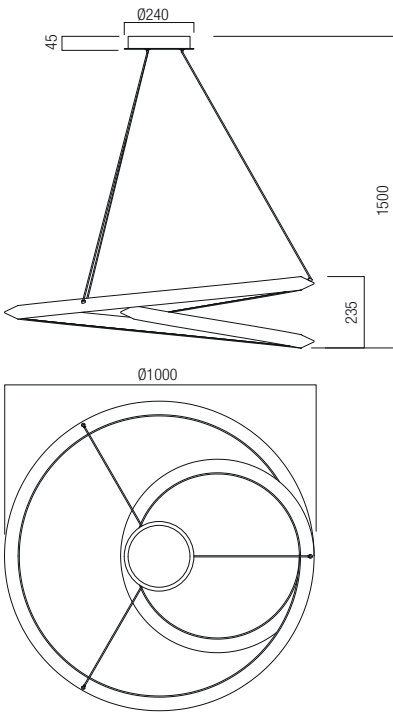

Led type	SMD LED 624 pcs x 0,11W 3000K, 624 pcs x 0,11W 6000K
Power	72W
Input	220-240V, 50/60Hz
Color temperature	CCT 3000K/4000K/6000K
Lumen source	9072 lm
Lumen system	5715 lm
CRI	90
Dimmable (3 step)	☉

CE IP20